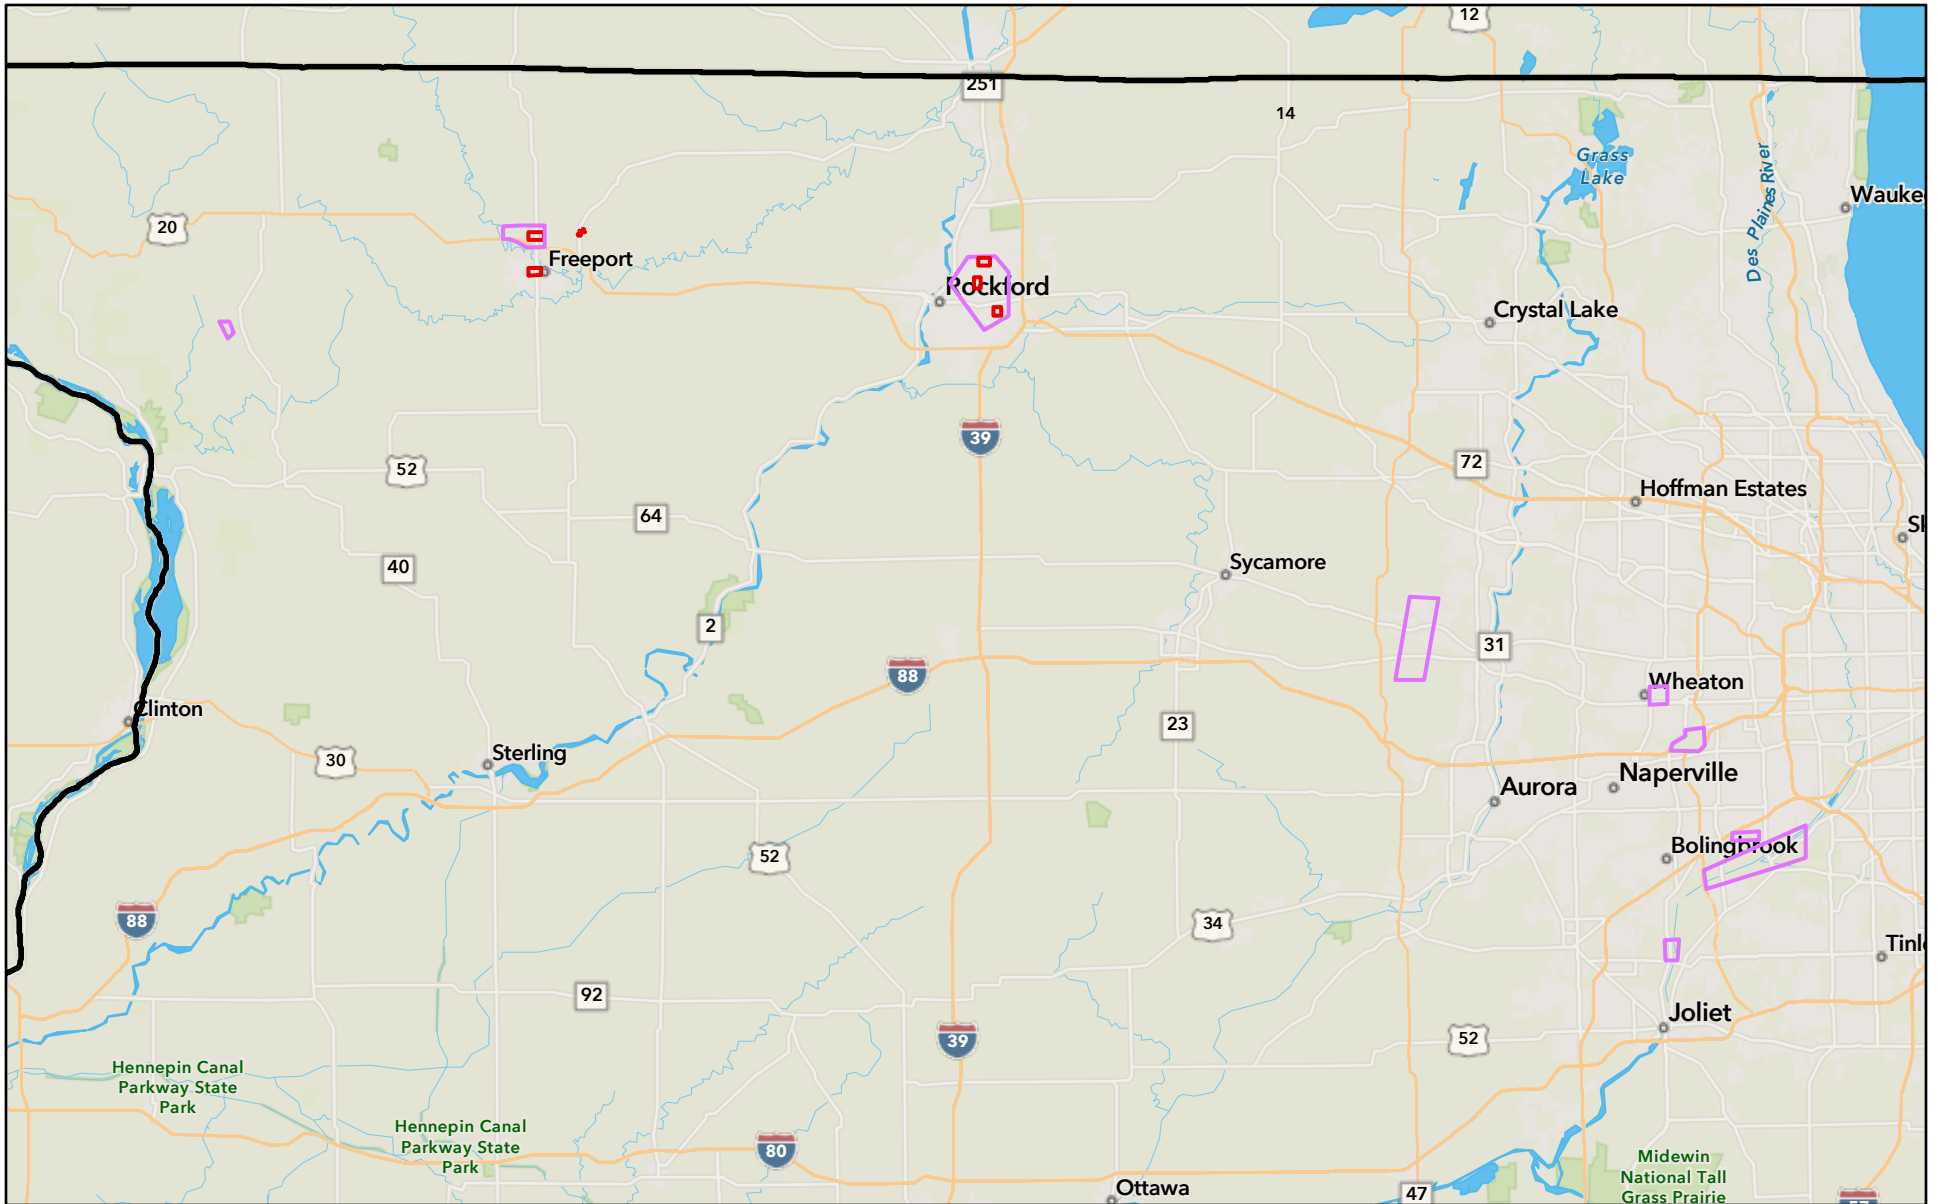

L.dispar (Gypsy Moth) Aerial Treatments Overview 2022

2/23/2022, 9:24:42 AM

1:1,155,581

Planning_Treatments_Current BTK States_Expanded_View
 MD BTK-MD

Red polygons = Btk treatments in May
 Purple polygons = Mating Disruption treatments in late June

Esri, Canada, Esri, HERE, Garmin, SafeGraph, FAO, METI/NASA, USGS,

STS ISG
2022